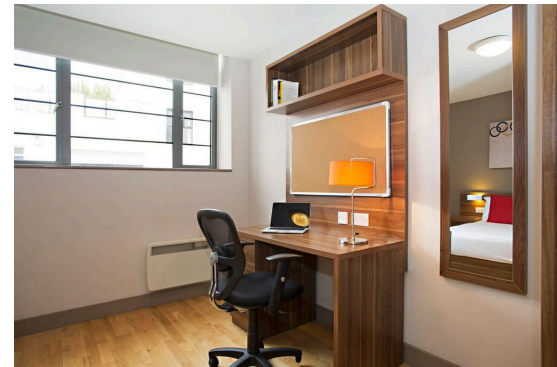

BRITISH STUDY CENTRES
School of English

Britannia Study Hotel

BSC BRIGHTON | YEAR-ROUND RESIDENCE

Close to Brighton train station and a short walk from the seafront, Britannia Study Hotel is ideally located near Brighton's shops, restaurants and night life.

Britannia Study Hotel is a modern hotel and residence in Brighton, which has been recently redeveloped and fitted to a high specification.

ADDRESS: 154 Western Rd
Brighton BN1 2DA, UK

AVAILABILITY: Year-round

PRICE: £290/week
Summer supplement: £25/week
(20 Jun - 29 Aug)

YOUR ROOM: Single room with a private bathroom

Self-contained rooms with desk, chair and storage space for clothes.

MEALS: Self-catering

ESSENTIAL INFORMATION