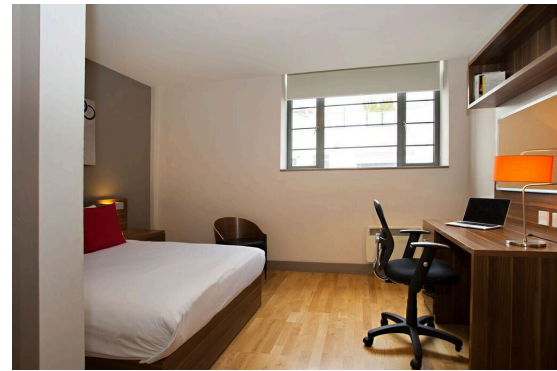

BRITISH STUDY CENTRES
School of English

Britannia Study Hotel

BSC BRIGHTON | YEAR-ROUND RESIDENCE

Close to Brighton train station and a short walk from the seafront, Britannia Study Hotel is ideally located near Brighton's shops, restaurants and night life.

Britannia Study Hotel is a modern hotel and residence in Brighton, which has been recently redeveloped and fitted to a high specification.

ADDRESS: 154 Western Rd
Brighton BN1 2DA, UK

AVAILABILITY: Year-round

PRICE: £290/week
Summer supplement: £25/week
(20 Jun - 29 Aug)

YOUR ROOM: Single room with a private bathroom

Self-contained rooms with desk, chair and storage space for clothes.

MEALS: Self-catering

ESSENTIAL INFORMATION