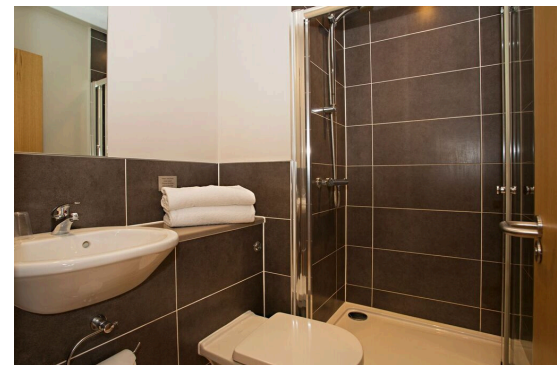

BRITISH STUDY CENTRES
School of English

Britannia Study Hotel

BSC BRIGHTON | YEAR-ROUND RESIDENCE

Close to Brighton train station and a short walk from the seafront, Britannia Study Hotel is ideally located near Brighton's shops, restaurants and night life.

Britannia Study Hotel is a modern hotel and residence in Brighton, which has been recently redeveloped and fitted to a high specification.

ADDRESS: 154 Western Rd
Brighton BN1 2DA, UK

AVAILABILITY: Year-round

PRICE: £290/week
Summer supplement: £25/week
(20 Jun - 29 Aug)

YOUR ROOM: Single room with a private bathroom

Self-contained rooms with desk, chair and storage space for clothes.

MEALS: Self-catering

ESSENTIAL INFORMATION

PUBLIC TRANSPORT NEARBY
BSC BRIGHTON: 10 MINS BY BUS

20 MINS ON FOOT TO
BSC BRIGHTON

CHECK-IN AFTER 14:00   **CHECK-OUT** BEFORE 10:00
Accommodation is provided on a Sunday to Saturday basis

18 MINIMUM AGE

24 HOUR CCTV SECURITY & CONCIERGE

FREE WI-FI

BED LINEN & TOWELS PROVIDED

ON-SITE LAUNDRY ROOM